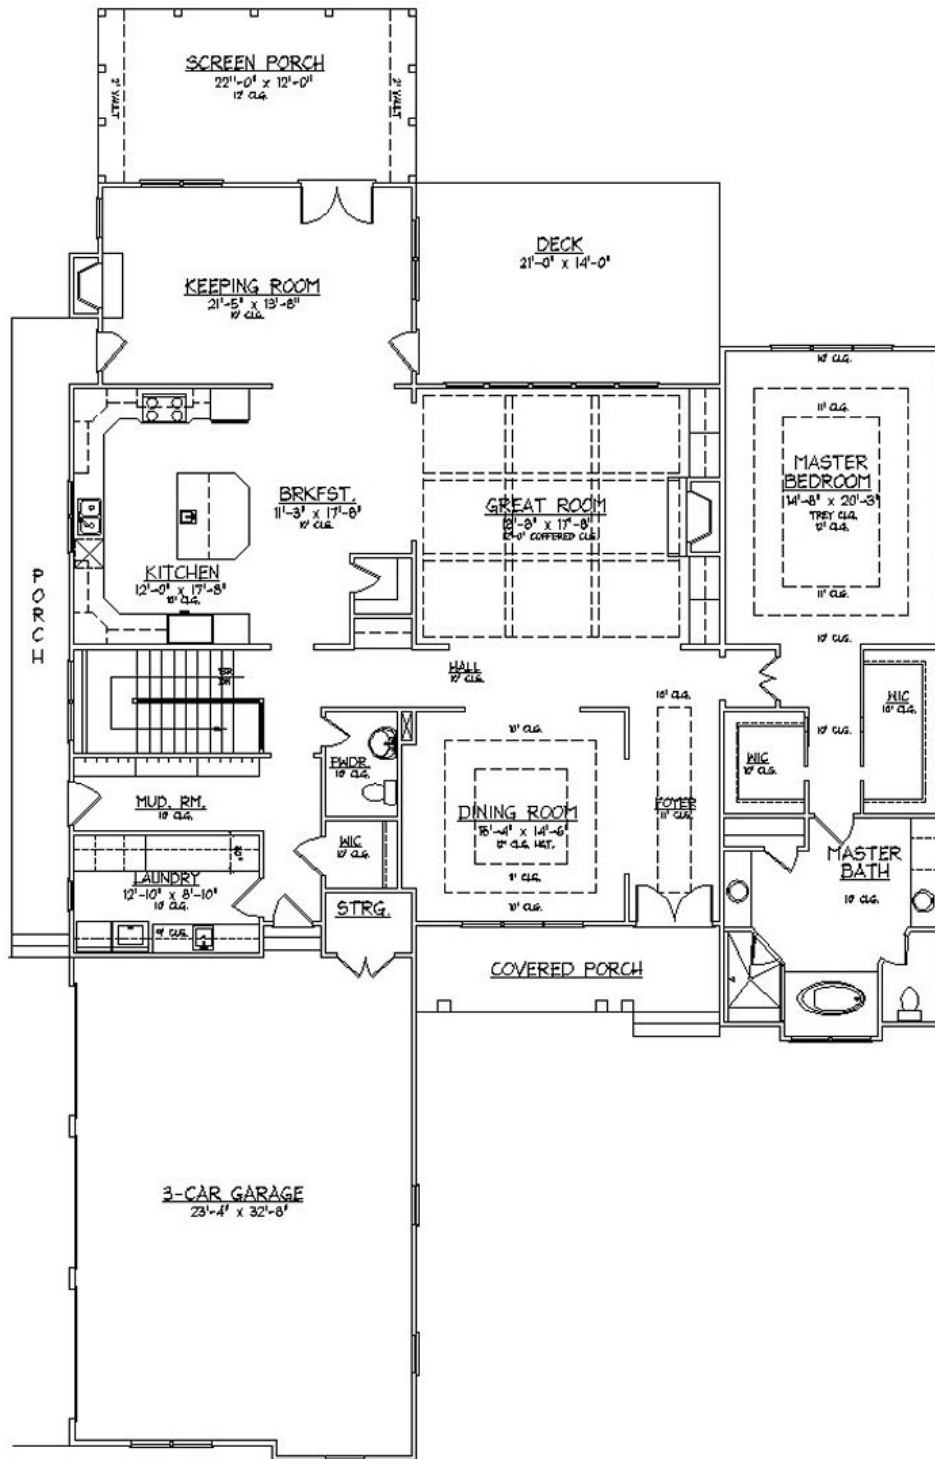

### Square Footage:

Terrace: 1673

Main: 2640

Total: 4313

Garage: 735

### Specifications:

Bedrooms: 4

Bathrooms: 4 Full

Great Room

Breakfast/Keeping Room

Dining Room

Laundry Room

Kitchen

Mud Room

TV Room

---

## Main Level